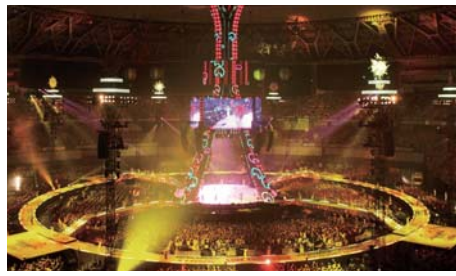

37 STAGES
AT 5 MAJOR DOMES

1,888 M
ANNUAL ATTENDEES

10 STAGES
AT TOKYO DOME

OVER 13M PEOPLE PARTICIPATED SINCE 2003

STAGE DESIGN

STAGE DIRECTION

SPECTACLE LIGHTING

CUSTOM DESIGN

VISUAL EFFECTS

SOUND DESIGN

SAMURIZE

from EXILE TRIBE

LED PERFORMANCE TEAM

A fusion of dance and LED lights controlled by the 1000th of a second.

2018 Live

<http://www.ldh-liveschedule.jp>